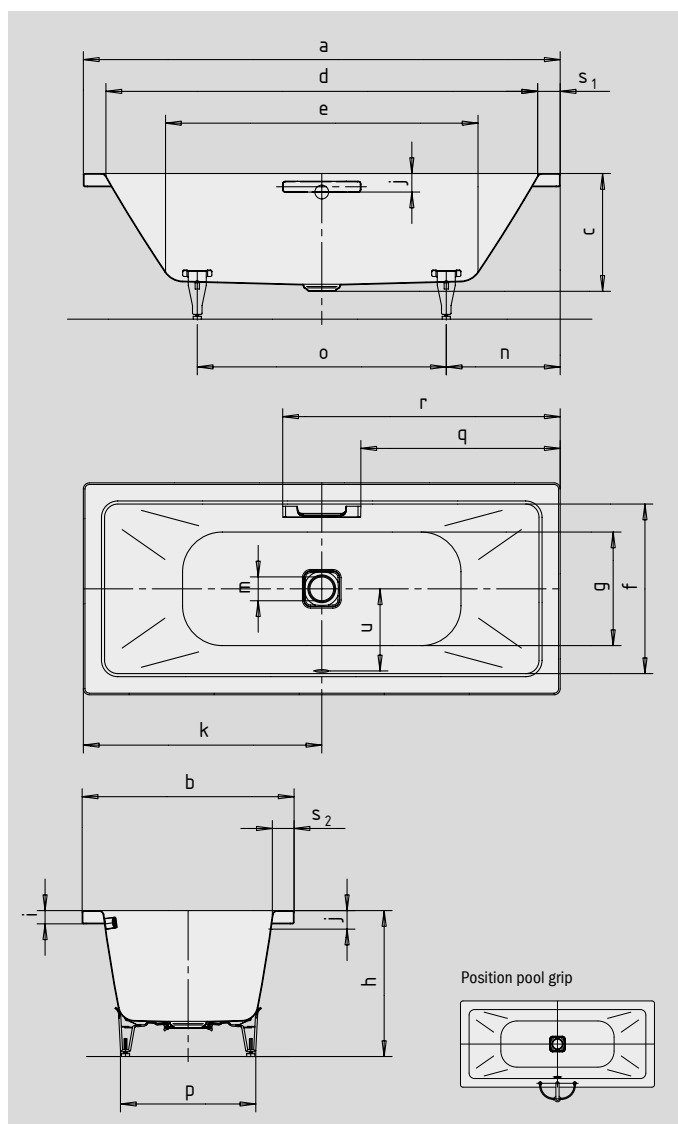

CONODUO

- straightlined, purist design
- enamelled waste cover and overflow knob integrated in the bath design
- bathing with a friend: two identical back rests and centrally positioned waste
- classic four-cornered model
- made of KALDEWEI steel enamel
- designed by Sottsass Associati
- also available in black

Similar illustration

To order the bath with pre-drilled grip holes on one side, please order model xxxx**1011**xxxx.

GRIP ELEGANT PURISM

Model No.		734	735
External length	a	1900	2000 mm
External width	b	900	1000 mm
Depth	c	445	445 mm
Internal length (top)	d	1740	1800 mm
Internal length (bottom)	e	1280	1340 mm
Internal width (top)	f	740	800 mm
Internal width (bottom)	g	620	680 mm
Height with feet	h	555-590	555-590 mm
Height of rim	i	50	50 mm
Distance top edge to centre of overflow hole	j	70	70 mm
Distance bath edge to centre of drain hole	k	950	1000 mm
Diameter of overflow hole	l	52	52 mm
Diameter of drain hole	m	90	90 mm
Distance foot end of bath edge to centre of foot	n	570	620 mm
Distance between the feet	o	760	760 mm
Max. width of feet	p	610	675 mm
Distance bath edge to where grip/handle starts	q	802,5	852,5 mm
Distance bath edge to where grip/handle ends	r	1097,5	1147,5 mm
Width of rim (foot end; lengthwise)	s ₁ ; s ₂	80; 80	100; 100 mm
Distance between centre holes	u	360	390 mm
Water volume** in litres		220	260
Weight of the enamelled bath in kg		66	75
Anti-slip		500 x 500	500 x 500 mm
Full anti-slip		980 x 500	980 x 500 mm

Subject to technical alterations, tolerances and errors. Similar illustration.
 ** 70 litres displacement on average.

KALDEWEI