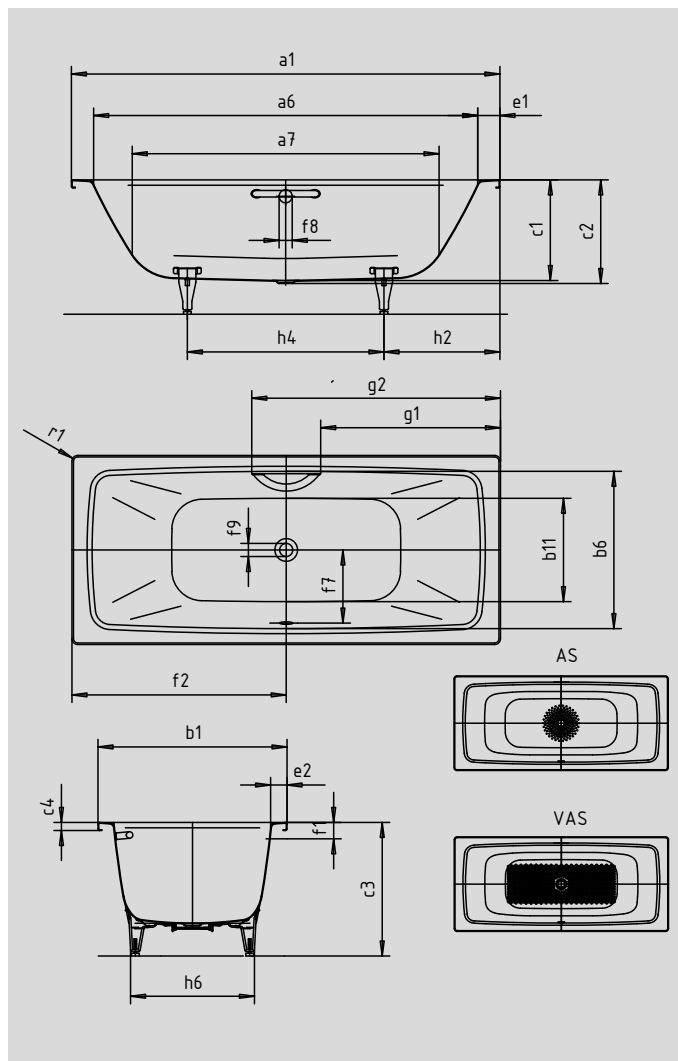

CAYONO DUO

- Built-in bathtub
- modern rectangular bathtub with straight lines and small radii
- perfect match for the CAYONO model range
- two gently sloping backrests and the central waste and overflow fitting ensure relaxed bathing with a partner
- spacious interior provides ample room for a relaxing bath
- made of KALDEWEI steel enamel

Similar illustration

Model No.		724	725
External length	a ₁	1700	1800 mm
Internal length (top)	a ₆	1540	1640 mm
Internal length (bottom)	a ₇	1220	1320 mm
External width	b ₁	750	800 mm
Internal width (top)	b ₆	624	674 mm
Internal width (bottom)	b ₁₁	410	460 mm
Internal depth	c ₁	400	400 mm
Depth including waste outlet	c ₂	410	410 mm
Height with feet	c ₃	545-580	539-573 mm
Height of rim	c ₄	32	32 mm
Width of rim (foot end)	e ₁	80	80 mm
Width of rim (lengthwise)	e ₂	63	63 mm
Distance top edge to centre of overflow hole	f ₁	65	65 mm
Distance bath edge to centre of drain hole	f ₂	850	900 mm
Distance between centre holes	f ₇	305	330 mm
Diameter of overflow hole	f ₈	52	52 mm
Diameter of drain hole	f ₉	52	52 mm
Distance bath edge (foot end) to where grip/handle starts	g ₁	713	763 mm
Distance bath edge (foot end) to where grip/handle ends	g ₂	987	1037 mm
Distance foot end of bath edge to centre of foot	h ₂	513	526 mm
Distance between the feet	h ₄	675	749 mm
Max. width of feet	h ₆	475	526 mm
Radius	r ₁	23	23 mm
Water volume** in litres		130	160
Weight of the enamelled bath in kg		50	56
Anti-slip		∅ 289	∅ 435 mm
Full anti-slip		855 x 315	935 x 375 mm