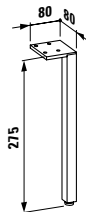

## 411220 SPACE

Stellfuss-Set (2 Stück), Höhe 275 mm,

Oberfläche in Aluminium eloxiert

*Set of adjustable feet (2 pieces), height 275 mm,  
anodized aluminium surface*

275 mm

**Farben / colours:** .105 .106