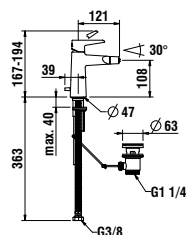

VAL ARMATUREN / FAUCETS

3113810041111

Einhebel-Waschtischmischer, Festauslauf, Ausladung 110 mm, mit Ablaufventil

Single lever basin mixer, fixed spout, projection 110 mm, with pop-up waste

Farben / colours: .004

3113810041101

Einhebel-Waschtischmischer, Ausladung 110 mm, Festauslauf, ohne Ablaufventil

Single lever basin mixer, projection 110 mm, fixed spout, without pop-up waste

Farben / colours: .004

3113810041211

Einhebel-Waschtischmischer, Festauslauf, Ausladung 140 mm, mit Ablaufventil

Single lever basin mixer, fixed spout, projection 140 mm, with pop-up waste

Farben / colours: .004

3113810041201

Einhebel-Waschtischmischer, Festauslauf, Ausladung 140 mm, ohne Ablaufventil

Single lever basin mixer, fixed spout, projection 140 mm, without pop-up waste

Farben / colours: .004

3113880041301

Standsäulen-Einhebel-Waschtischmischer, Ausladung 190 mm, Festauslauf, ohne Ablaufventil

Column single lever basin mixer, projection 190 mm, fixed spout, without pop-up waste

Farben / colours: .004

3113860041201

Einhebel-Unterputz-Waschtischmischer für Simibox 2-Point, Festauslauf, Ausladung 180 mm

Concealed single lever basin mixer for Simibox 2-Point, fixed spout, projection 180 mm

Farben / colours: .004

3769810002511

Unterputz-Einbaukörper Simibox 2-Point, Griff rechts, passend zu Kartell by Laufen/VAL

Concealed installation unit for Simibox 2-Point, lever right, matches Kartell by Laufen/VAL

3799840002251

Verlängerungsset 25 mm für Simibox 2-Point, passend zu Kartell by Laufen/VAL

Extension set 25 mm for Simibox 2-point, matches Kartell by Laufen/VAL

3413810041111

Einhebel-Bidetmischer, Ausladung 121 mm, Festauslauf, mit Ablaufventil