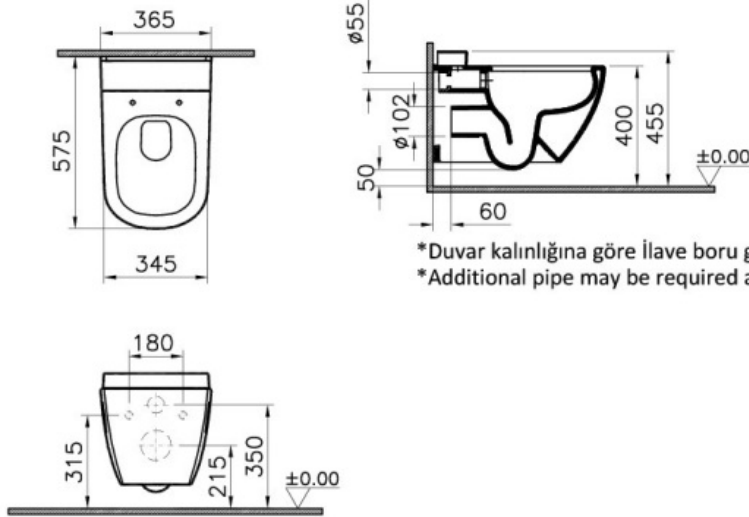

Description D-Light Rim-Ex Wall-Hung WC Pan Lid (without Bidet Pipe), Vitra Fresh

Code	5911B003-1086
Product Properties	Rim-ex
Connection Type	Horizontal Outlet
VitrAfresh	Available
Bidet Nozzle Inlet	Without Nozzle
CE	Yes
Material	Ceramic
VitrAclean	No
Colour	White