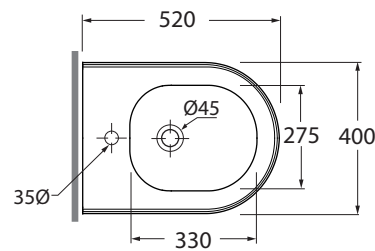

CHBKS000000M sanitari sospesi 52/wall hung sanitary wares

codice
code

Bidet Charme sospeso.
Charme wall-hung no hole bidet.

bianco lucido/shiny white

CHBKS000000MBI

CM 52x40xh35

plt italy pz.12 - plt export pcs. 20

kg 21,5

scala/scale 1:20 dimensioni/dimensions in mm

Complementi/complements:

Codice
code

Piletta automatica con troppo pieno
Automatic waste system with over flow

PILTR

kg 0,5

TECHNICAL SHEET n°: 01	DESIGNER: LAUDANI & ROMANELLI	CODE: CHBKS000000M	Azzurra sanitari in ceramica S.p.a. via Civita Castellana snc 01030 Castel S.Elia (VT) - ITALY Tel. +39.0761 518155 Fax. +39.0761 514560		
SHEET FORMAT: A4	ISO	REVISION: 02	SCALE: 1:20	DATE: 09/07/2019	
REGULATIONS: CE EN 14688 / EN31 / Dop-14688					
All the measurements respect the tolerances provided by the "AZZURRA QUALITY GUIDELINES".					