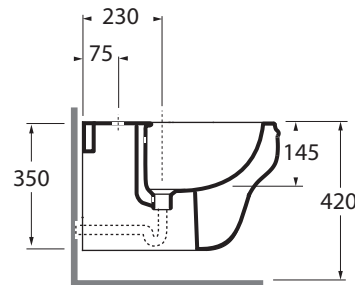

CHBKS000000M sanitari sospesi 52/wall hung sanitary wares

codice
code

Bidet Charme sospeso.
Charme wall-hung no hole bidet.

bianco lucido/shiny white

CHBKS000000MBI

CM 52x40xh35

plt italy pz.12 - plt export pcs. 20

kg 21,5

scala/scale 1:20 dimensioni/dimensions in mm

Complementi/complements:

Codice
code

Piletta automatica con troppo pieno
Automatic waste system with over flow

PILTR

kg 0,5

TECHNICAL SHEET n°: 01	DESIGNER: LAUDANI & ROMANELLI	CODE: CHBKS000000M	Azzurra sanitari in ceramica S.p.a. via Civita Castellana snc 01030 Castel S.Elia (VT) - ITALY Tel. +39.0761 518155 Fax. +39.0761 514560		
SHEET FORMAT: A4	ISO	REVISION: 02	SCALE: 1:20	DATE: 09/07/2019	
REGULATIONS: CE EN 14688 / EN31 / Dop-14688					
All the measurements respect the tolerances provided by the "AZZURRA QUALITY GUIDELINES".					