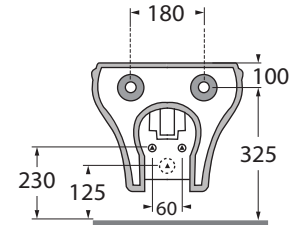

CHBKS000000M sanitari sospesi 52/wall hung sanitary wares

codice
code

Bidet Charme sospeso.
Charme wall-hung no hole bidet.

bianco lucido/shiny white

CHBKS000000MBI

CM 52x40xh35

plt italy pz.12 - plt export pcs. 20

kg 21,5

scala/scale 1:20 dimensioni/dimensions in mm

Complementi/complements:

Codice
code

Piletta automatica con troppo pieno
Automatic waste system with over flow

PILTR

kg 0,5

TECHNICAL SHEET n°: 01	DESIGNER: LAUDANI & ROMANELLI	CODE: CHBKS000000M	Azzurra sanitari in ceramica S.p.a. via Civita Castellana snc 01030 Castel S.Elia (VT) - ITALY Tel. +39.0761 518155 Fax. +39.0761 514560		
SHEET FORMAT: A4	ISO	REVISION: 02	SCALE: 1:20	DATE: 09/07/2019	
REGULATIONS: CE EN 14688 / EN31 / Dop-14688					
All the measurements respect the tolerances provided by the "AZZURRA QUALITY GUIDELINES".					