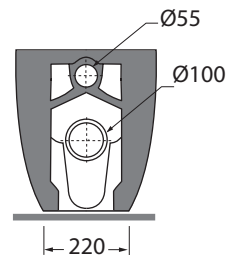

CMVCTPE00000 EASY CLEAN terra/ EASY CLEAN sanitary floor

codice  
code

Vaso Comoda con scarico a parete Easy Clean.  
Wc Comoda floor standing Easy Clean.

bianco lucido/shiny white

CMVCTPE00000BI

CM 53x36xh42

plf italy pz.20 - plf export pcs.20

kg 24

Tecnologie/technologies:

watersaving

easyclean

scala/scale 1:20 dimensioni/dimensions in mm

Gamma di colori disponibile per vaso e sedile COM 1800 C/F  
Color range available for wc and wrapover COM 1800 C/F