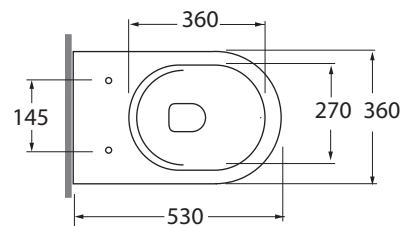

CMVCTPE00000 EASY CLEAN terra/ EASY CLEAN sanitary floor

codice  
code

Vaso Comoda con scarico a parete Easy Clean.  
Wc Comoda floor standing Easy Clean.

bianco lucido/shiny white

CMVCTPE00000BI

CM 53x36xh42

plf italy pz.20 - plf export pcs.20

kg 24

Tecnologie/technologies:

watersaving

easyclean

scala/scale 1:20 dimensioni/dimensions in mm

Gamma di colori disponibile per vaso e sedile COM 1800 C/F  
Color range available for wc and wrapover COM 1800 C/F

Specificare il colore al momento dell'ordine.

Wrapover with quick release seat-cover for wc

available in COLORS 1250°

specify the color when ordering.

COM 1800 C/F

Codice  
code

TECHNICAL SHEET n°: <b>01</b>	DESIGNER: <b>OFFICINA AZZURRA</b>	CODE: <b>CMVCTPE00000</b>	Azzurra sanitari in ceramica S.p.a. via Civita Castellana snc 01030 Castel S.Elia (VT) - ITALY Tel.+39.0761 518155 Fax.+39.0761 514560		
SHEET FORMAT: <b>A4</b>	ISO	REVISION: <b>02</b>	SCALE: <b>1:20</b>	DATE: <b>11/07/2019</b>	
REGULATIONS: <b>CE EN 997/ EN33 / Dop-997 *</b>					
All the measurements respect the tolerances provided by the "AZZURRA QUALITY GUIDELINES".					