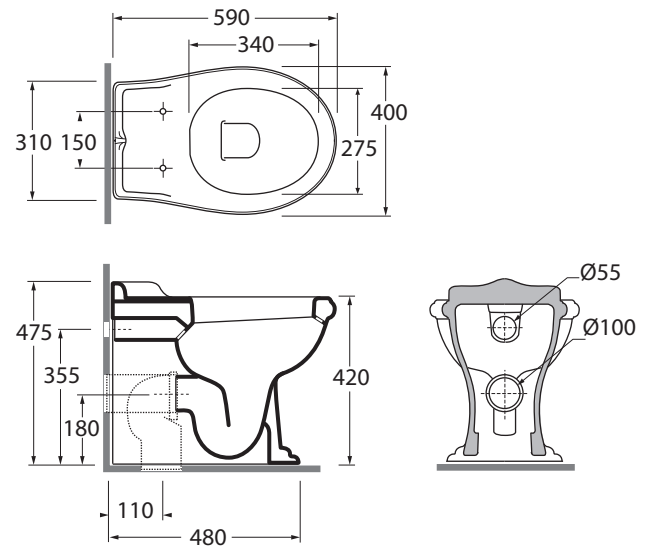

JUVCTP000000

JUBILAEUM sanitari a terra filomuro 59/back to wall sanitary

codice
code

Vaso Jubilaeum filo muro con scarico a parete.
Jubilaeum wall trap WC convertible into floor trap.

bianco lucido/ shiny white

JUVCTP000000BI

CM 59x40xh42

plt italy pz.15 - plt export pcs.20

kg 24

scala/scale 1:20 dimensioni/dimensions in mm

Complementi/complements:

Sedile termoisolante avvolgente per vaso
Wrapover thermosetting cover-seat

bianco lucido/ shiny white

JC 1800 TI

Copriwater in poliestere
Polyester cover-seat

bianco lucido/ shiny white

JC 1800 LM

bianco lucido FRIZIONATO/ soft close shiny white

JC 1800/F

Copriwater in noce massello
Solid walnut-wood cover-seat

JC 1800 TI

JC 1800 NM/F

Curva tecnica per vaso normale e monoblocco
Technical bend for standing and close coupled wc

CVT

TECHNICAL SHEET n°: 01	DESIGNER: OFFICINA AZZURRA	CODE: JUVCTP000000	Azzurra sanitari in ceramica S.p.a. via Civita Castellana snc 01030 Castel S.Elia (VT) - ITALY Tel.+39.0761 518155 Fax.+39.0761 514560		
SHEET FORMAT: A4	ISO	REVISION: 02	SCALE: 1:20	DATE: 26/07/2019	
REGULATIONS: EN 997 / EN33 / Dop-997 *					
All the measurements respect the tolerances provided by the "AZZURRA QUALITY GUIDELINES".					

* Regulations here shown are exclusively referred to ceramic items