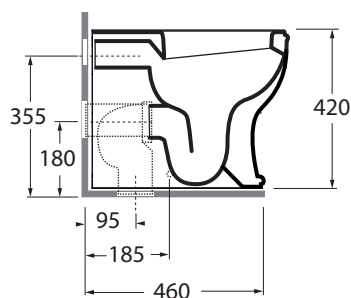

CHVCTP000000

sanitari terra 52/floor mounted sanitary wares

codice  
code

Vaso Charme con scarico a parete.  
Charme wall/floor trap wc.

bianco lucido/ shiny white

CHVCTP000000BI

CM 52x40xh42

plt italy pz.15 - plt export pcs. 20

kg 26,5

Tecnologie/technologies:

watersaving

scala/scale 1:20 dimensioni/dimensions in mm

Complementi/complements:

Codice  
code

Codice  
code

Sedile termoindurente  
Wrapover thermosetting

bianco lucido/ shiny white

CHA 1800

Curva tecnica per vaso e vaso monoblocco  
Technical bend for floor standing and  
close coupled wc

CVT

Sedile termoindurente con chiusura frizionata.  
Thermosetting soft close seat cover.

bianco lucido/ shiny white

CHA 1800/F

TECHNICAL SHEET n°: <b>01</b>	DESIGNER: <b>LAUDANI &amp; ROMANELLI</b>	CODE: <b>CHVCTP000000BI</b>	Azzurra sanitari in ceramica S.p.a. via Civita Castellana snc 01030 Castel S.Elia (VT) - ITALY Tel.+39.0761 518155 Fax.+39.0761 514560		
SHEET FORMAT: <b>A4</b>	ISO	REVISION: <b>02</b>	SCALE: <b>1:20</b>	DATE: <b>09/07/2019</b>	
REGULATIONS: <b>CE EN 997/ EN33 / Dop-997 *</b>					
All the measurements respect the tolerances provided by the "AZZURRA QUALITY GUIDELINES".					