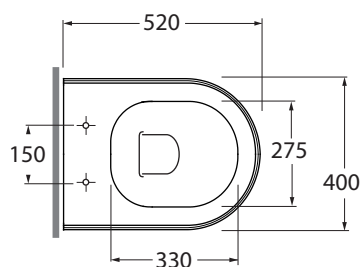

CHVCTP000000

sanitari terra 52/floor mounted sanitary wares

codice  
code

Vaso Charme con scarico a parete.  
Charme wall/floor trap wc.

bianco lucido/ shiny white

CHVCTP000000BI

CM 52x40xh42

plt italy pz.15 - plt export pcs. 20

kg 26,5

Tecnologie/technologies:

watersaving

scala/scale 1:20 dimensioni/dimensions in mm

Complementi/complements:

Codice  
code

Codice  
code

Sedile termoindurente  
Wrapover thermosetting

bianco lucido/ shiny white

CHA 1800

Curva tecnica per vaso e vaso monoblocco  
Technical bend for floor standing and  
close coupled wc

CVT

Sedile termoindurente con chiusura frizionata.  
Thermosetting soft close seat cover.

bianco lucido/ shiny white

CHA 1800/F

TECHNICAL SHEET n°: <b>01</b>	DESIGNER: <b>LAUDANI &amp; ROMANELLI</b>	CODE: <b>CHVCTP000000BI</b>	Azzurra sanitari in ceramica S.p.a. via Civita Castellana snc 01030 Castel S.Elia (VT) - ITALY Tel.+39.0761 518155 Fax.+39.0761 514560		
SHEET FORMAT: <b>A4</b>	ISO	REVISION: <b>02</b>	SCALE: <b>1:20</b>	DATE: <b>09/07/2019</b>	
REGULATIONS: <b>CE EN 997/ EN33 / Dop-997 *</b>					
All the measurements respect the tolerances provided by the "AZZURRA QUALITY GUIDELINES".					