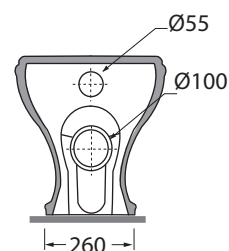

CHVCTP000000

sanitari terra 52/floor mounted sanitary wares

codice  
code

Vaso Charme con scarico a parete.  
Charme wall/floor trap wc.

bianco lucido/ shiny white

CHVCTP000000BI

CM 52x40xh42

plt italy pz.15 - plt export pcs. 20

kg 26,5

Tecnologie/technologies:

watersaving

scala/scale 1:20 dimensioni/dimensions in mm

Complementi/complements:

Codice  
code

Codice  
code

Sedile termoindurente  
Wrapover thermosetting

bianco lucido/ shiny white

CHA 1800

Curva tecnica per vaso e vaso monoblocco  
Technical bend for floor standing and  
close coupled wc

CVT

Sedile termoindurente con chiusura frizionata.  
Thermosetting soft close seat cover.

bianco lucido/ shiny white

CHA 1800/F

TECHNICAL SHEET n°: <b>01</b>	DESIGNER: <b>LAUDANI &amp; ROMANELLI</b>	CODE: <b>CHVCTP000000BI</b>	Azzurra sanitari in ceramica S.p.a. via Civita Castellana snc 01030 Castel S.Elia (VT) - ITALY Tel.+39.0761 518155 Fax.+39.0761 514560		
SHEET FORMAT: <b>A4</b>	ISO	REVISION: <b>02</b>	SCALE: <b>1:20</b>	DATE: <b>09/07/2019</b>	
REGULATIONS: <b>CE EN 997/ EN33 / Dop-997 *</b>					
All the measurements respect the tolerances provided by the "AZZURRA QUALITY GUIDELINES".					